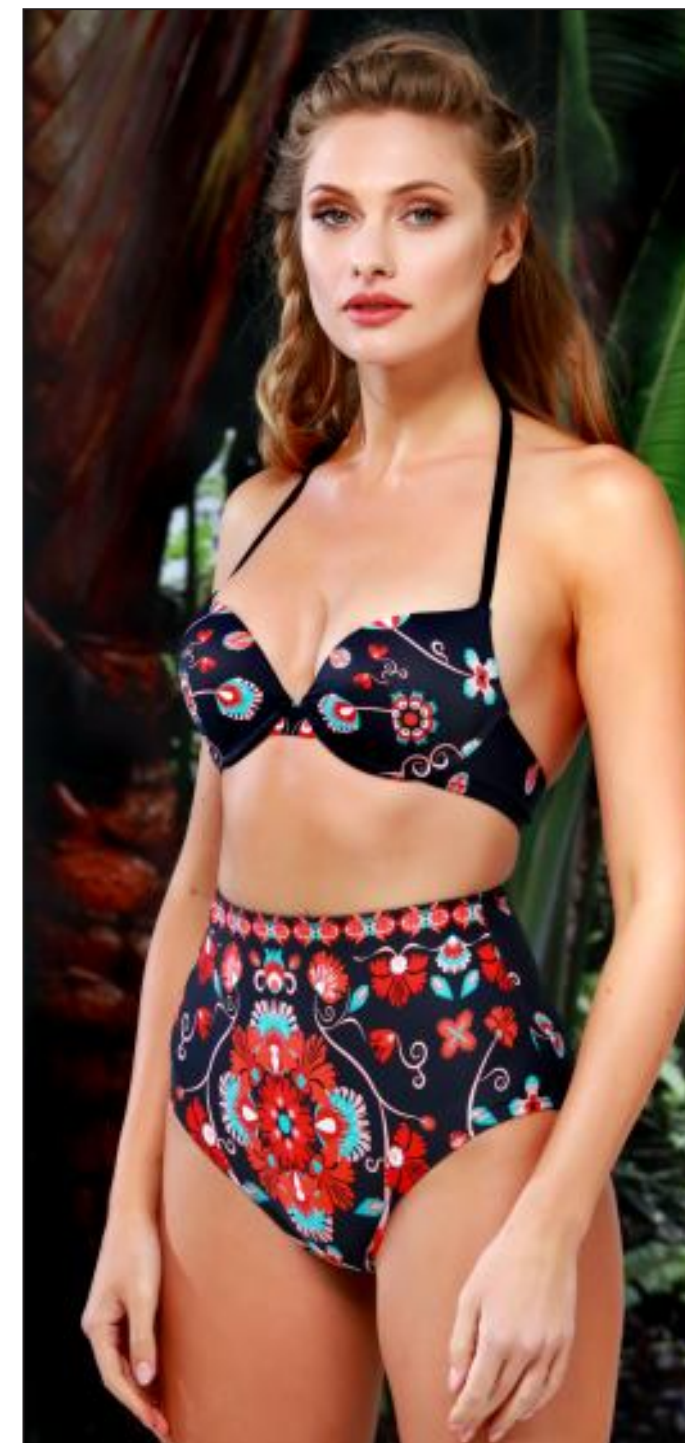

One piece, inserted pads, S-XL

- NI
- TI
- YI

Java

RF72

Bustier, non padded S-XL

RF70

Push-up, gel cups, highwaist slip S-XLB, S-LC

RF75