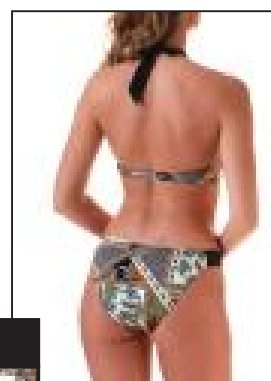

RF86

Balconette, gradual cups S-XLBC

RF86

Balconette, gradual cups S-XLBC

RF85

One piece, inserted pads S-XL

RF85

One piece, inserted pads S-XL

RFS86 Balconette, gradual cups S-XLBC
RFD86 Slip S-XL

RFS86 Balconette, gradual cups S-XLBC
RFD86 Slip S-XL

NI

NI

NI